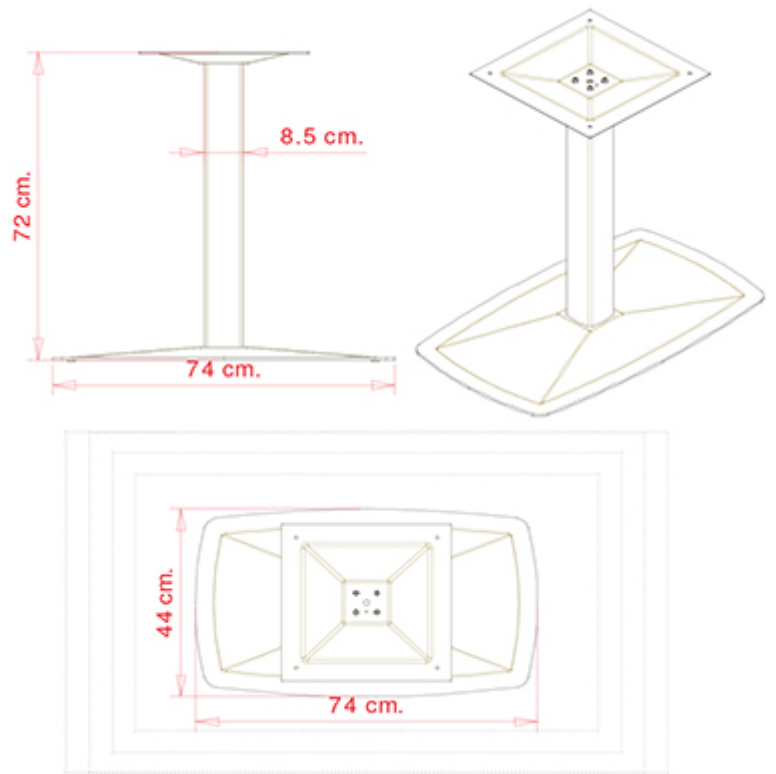

AX 514

AX COLLECTION:

AX 511, AX 511A, AX 512, AX 512A, AX 513, AX 514,

TABLE TOPS:

60x100 cm
 60x110 cm
 60x120 cm
 70x110 cm
 70x120 cm
 70x130 cm
 80x120 cm
 80x130 cm
 80x140 cm

Table frame with moulded steel base and aluminium column.

Accessories: Outdoor version

Accessories: H 12 mm adjustable feet

WEIGHT

18,7 Kg

PACK

0,06 m³

PIECES PER BOX

1