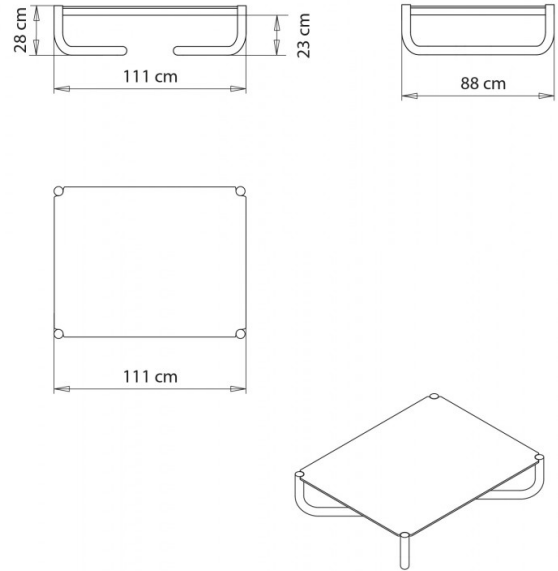

Coffee table. Steel frame H 29 cm. 111x88 HPL laminate top.

NOTE

Resources

3ds  | dwg 

FRAMES

AC STEEL

NCS S4000-N VR White aluminium

NCS S9000-N VR Jet black