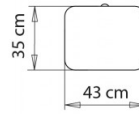

Side table. Steel frame. HPL laminate top.

NOTE

Resources

3ds  | dwg 

FRAMES

AC STEEL

NCS S4000-N VR White aluminium

NCS S9000-N VR Jet black