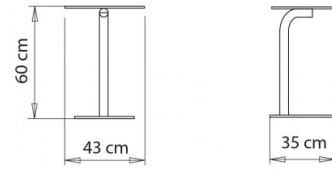

Side table. Steel frame. HPL laminate top.

NOTE

Resources

3ds  | dwg 

FRAMES

AC STEEL

NCS S4000-N VR White aluminium

NCS S9000-N VR Jet black