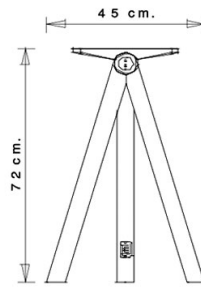

Harvey 1130

HARVEY COLLECTION:
Harvey 1130,

n.2 steel tube easels with support for table top fixing in cast aluminum.
Each easel is equipped with 1 schuko socket and 2 USB sockets.

Table top
300x120 | round and squared edge
240x120 | squared edge

WEIGHT

18,6 Kg

PACK

0,74 m³

PIECES PER BOX

2

FINISHES TABLE TOPS FINISHES

LAM - cat.J LAMINATE - CAT. J