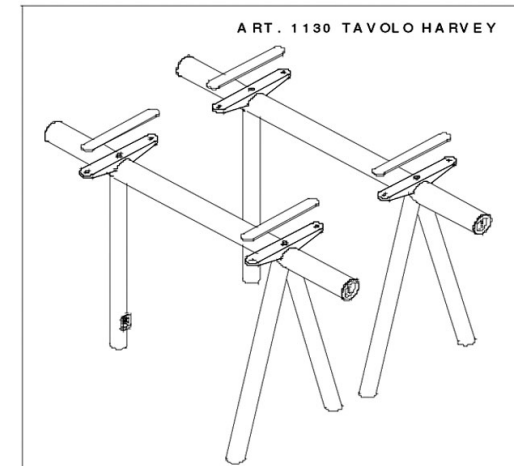

Harvey 1130

HARVEY COLLECTION:
Harvey 1130,

n.2 steel tube easels with support for table top fixing in cast aluminum.
Each easel is equipped with 1 schuko socket and 2 USB sockets.

Table top
300x120 | round and squared edge
240x120 | squared edge

WEIGHT

18,6 Kg

PACK

0,74 m³

PIECES PER BOX

2

FINISHES TABLE TOPS FINISHES

LAM - cat.J LAMINATE - CAT. J