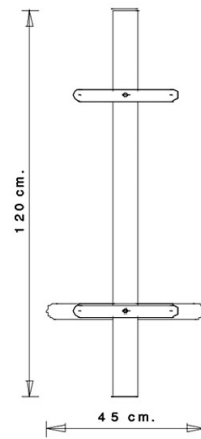

Harvey 1130

HARVEY COLLECTION:
Harvey 1130,

n.2 steel tube easels with support for table top fixing in cast aluminum.
Each easel is equipped with 1 schuko socket and 2 USB sockets.

Table top
300x120 | round and squared edge
240x120 | squared edge

WEIGHT

18,6 Kg

PACK

0,74 m³

PIECES PER BOX

2

FINISHES TABLE TOPS FINISHES

LAM - cat.J LAMINATE - CAT. J