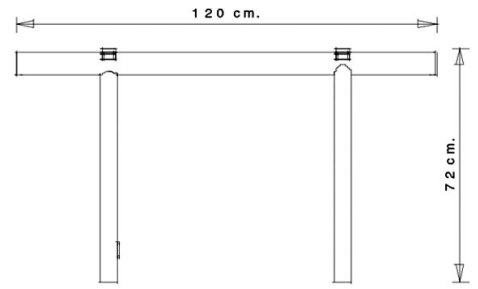

Harvey 1130

HARVEY COLLECTION:
Harvey 1130,

n.2 steel tube easels with support for table top fixing in cast aluminum.
Each easel is equipped with 1 schuko socket and 2 USB sockets.

Table top
300x120 | round and squared edge
240x120 | squared edge

WEIGHT

18,6 Kg

PACK

0,74 m³

PIECES PER BOX

2

FINISHES TABLE TOPS FINISHES

LAM - cat.J LAMINATE - CAT. J