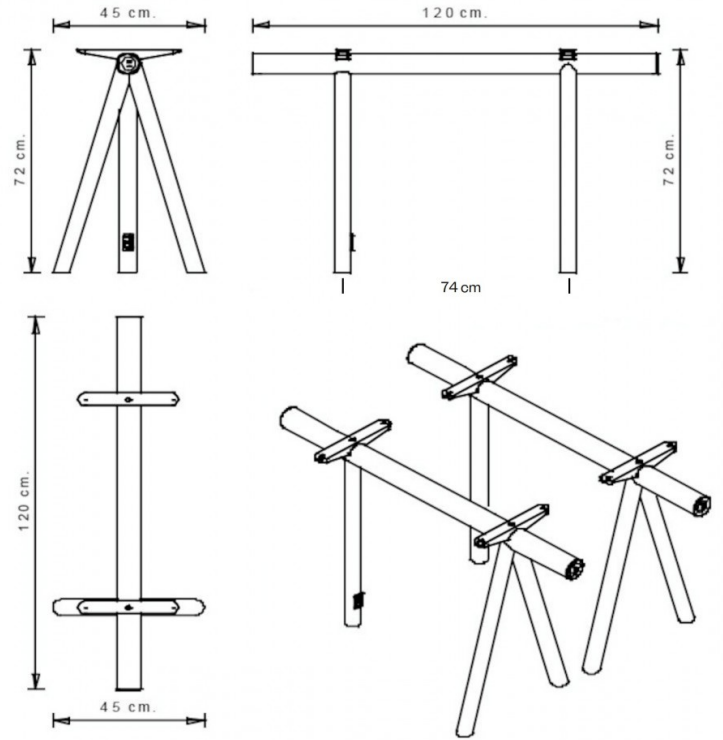

## Harvey 1130

### HARVEY COLLECTION:

Harvey 1130, Harvey 1131, Harvey 1132, Harvey 1134, Harvey 1133, Harvey 1137, Harvey 1138,

n.2 steel tube easels. Version with cast aluminum wings.  
Each easel is equipped with 1 schuko socket and 2 USB sockets.

### NOTE

Table tops (cm)	180x120 / 200x120 / 240x120 / 300x120
Weight	18,6Kg
Pack	0,74 m <sup>3</sup> per box
Pieces per box	2 (1 box total)