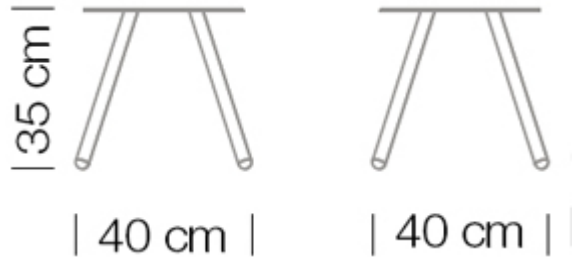

## Jet 521Q

**JET COLLECTION:**

Jet 521Q, Jet 521T, Jet 522Q, Jet 522T, Jet523Q, Jet 524Q, Jet 525Q, Jet 526Q, Jet 527, Jet 528,

**TABLE TOPS:**

Ø 60 cm  
60x60 cm

Coffee table with 4 steel legs. Height 35 cm.

**WEIGHT**

4,2 kg

**PACK**

0,22 m<sup>3</sup>

**PIECES PER BOX**

2