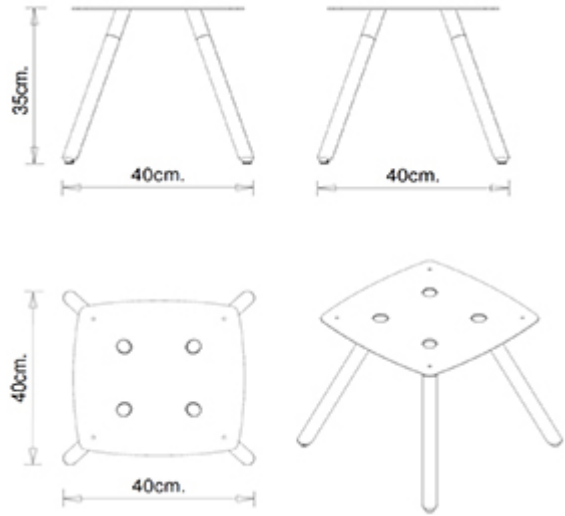

## Jet 522Q

**JET COLLECTION:**

Jet 521Q, Jet 521T, Jet 522Q, Jet 522T, Jet523Q, Jet 524Q, Jet 525Q, Jet 526Q, Jet 527, Jet 528,

**TABLE TOPS:**

Ø 60 cm  
60x60 cm

Coffee table with 4 beech wood legs. Height 35 cm.

**WEIGHT**

3,7 Kg

**PACK**

0,22 m<sup>3</sup>

**PIECES PER BOX**

2