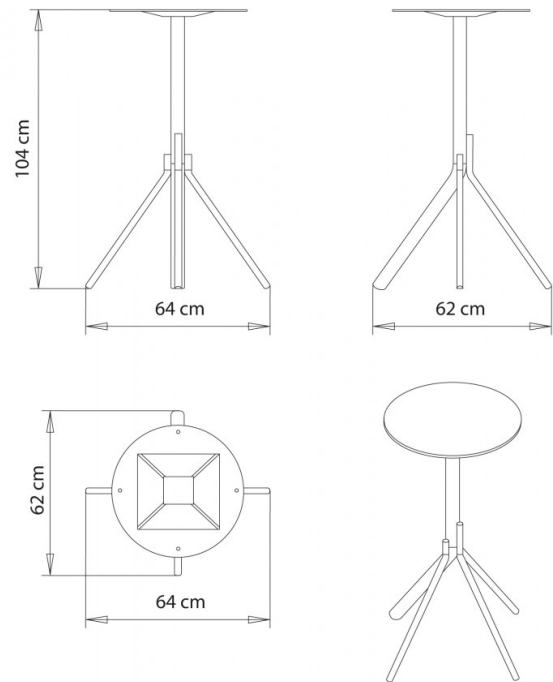

Main 1125

MAIN COLLECTION:

Main 1120, Main 1121, Main 1125, Main 1126,

TABLE TOPS:

Ø 60 cm / Ø 70 cm

60x60 cm / 70x70 cm

Table with 4 legs steel frame h105.

WEIGHT

6,2 Kg

PACK

0,31 m³

PIECES PER BOX

1

FRAMES

AC STEEL

VR Pewter
☀