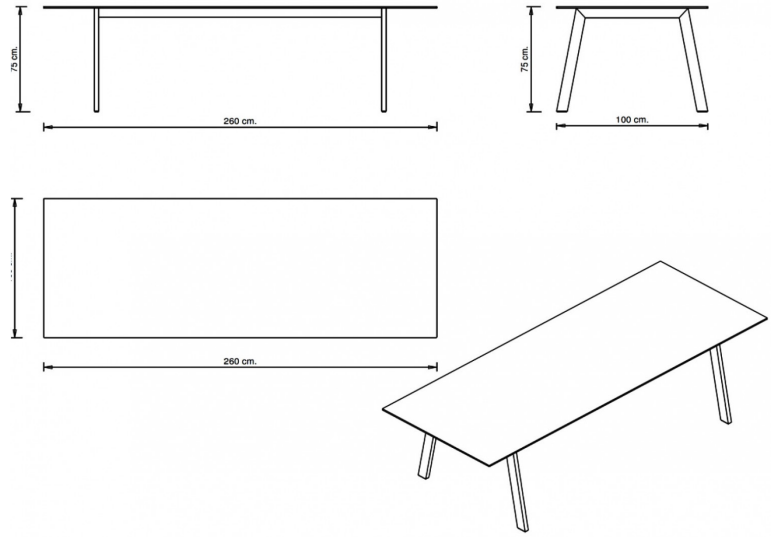

Salinero 1004

SALINERO COLLECTION:

Salinero 1000, Salinero 1001, Salinero 1002, Salinero 1003,
Salinero 1004, Salinero 1005,

Table with 4 steel legs and 260x100 HPL solid laminate top. Recessed legs.

Available accessories:

The accessory D can be inserted in any combination.

Accessories A and C are not compatible with each other.

WEIGHT

58,1 Kg

PACK

0,08 m³ + 0,38 m³

PIECES PER BOX

1