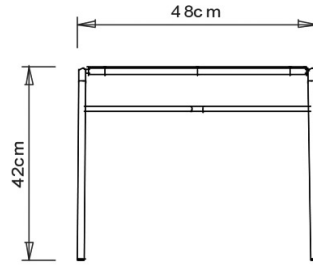

Shade 632

SHADE COLLECTION:

Shade 625, Shade 626, Shade 624, Shade 624B, Shade 619,
Shade 632, Shade 632b,

Coffee table with steel frame. Version H 42 cm. Top in sheet steel 44x43 cm.

WEIGHT

4 Kg

PACK

0,14 m³