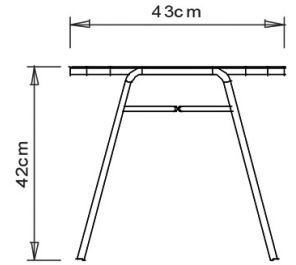

Shade 632

SHADE COLLECTION:

Shade 625, Shade 626, Shade 624, Shade 624B, Shade 619,
Shade 632, Shade 632b,

Coffee table with steel frame. Version H 42 cm. Top in sheet steel 44x43 cm.

WEIGHT

4 Kg

PACK

0,14 m³