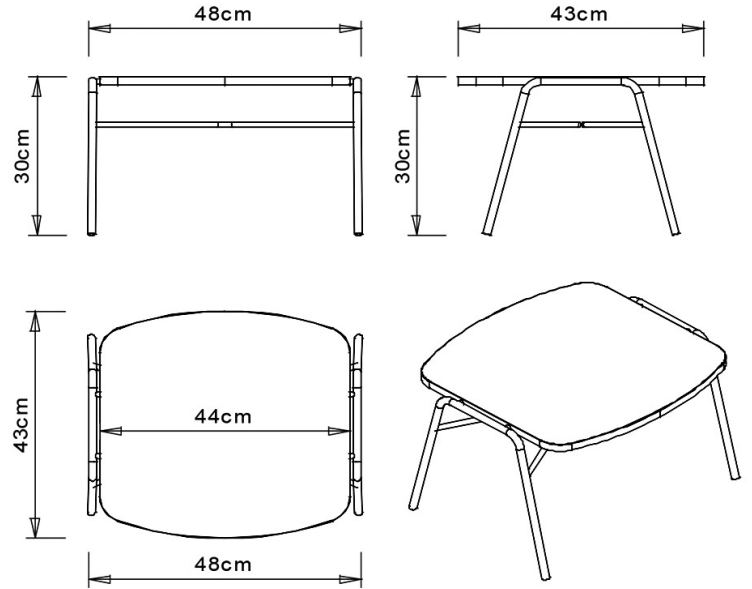

### SHADE COLLECTION:

Shade 625, Shade 626, Shade 624, Shade 624B, Shade 619,  
Shade 632, Shade 632b,

Coffee table with steel frame.  
Version H 30 cm.  
Top in sheet steel 44x43 cm.

#### WEIGHT

3,8 Kg