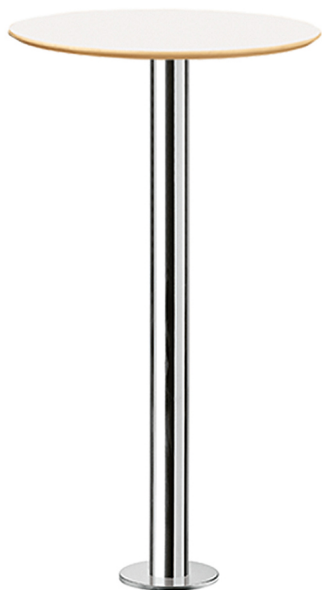

## XT 477 AF

### XT COLLECTION:

XT 477, XT 477A, XT 477 F, XT 477 AF, XT 477B, XT 478, XT 478A, XT 478B, XT 479A Q, XT 479 Q, XT 479 T, XT 479A T, XT 479B T, XT 480 Q, XT 480 T, XT 480A T, XT 480A Q, XT 480B T, XT 490 Q, XT 490A Q, XT 490 T, XT 490A T, XT 492, XT 494, XT 494 A, XT 495 Q, XT 495A Q, XT 495 T, XT 495A T, XT 496A Q, XT496 Q, XT 496 T, XT 496A T,

**TABLE TOPS:** Ø 60 cm Ø 70 cm  
60x60 cm 70x70 cm

High table frame with base cover in glossy or satin stainless steel, column in glossy or satin stainless steel. Floor fixing.

**WEIGHT**

9,8 kg

**PACK**0,06 m<sup>3</sup>**PIECES PER BOX**