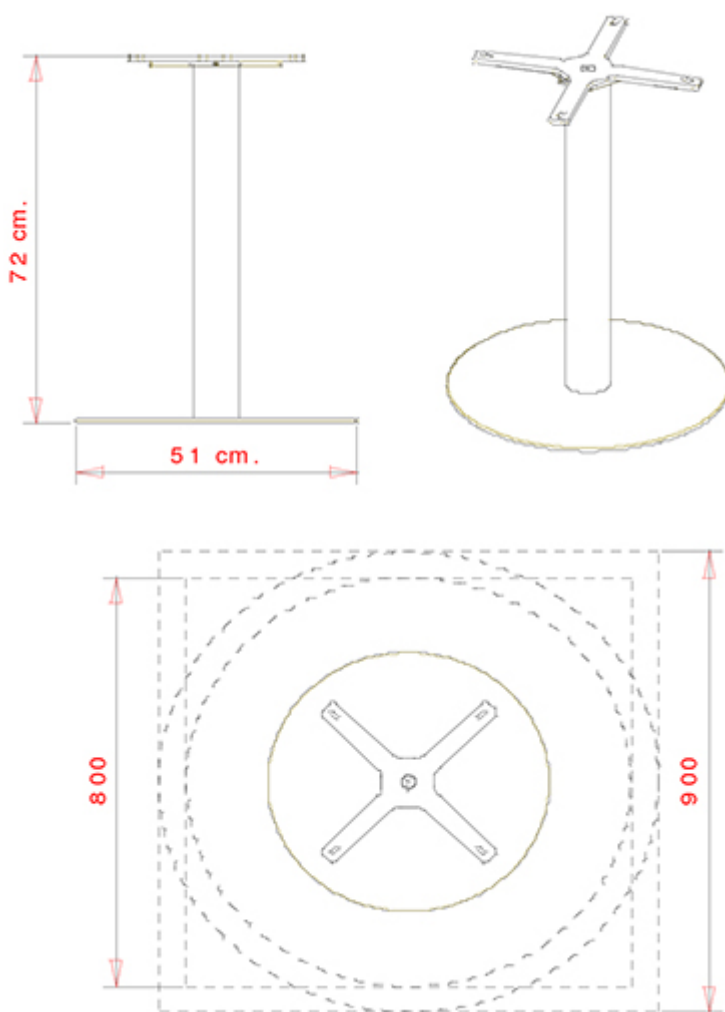

XT 478

XT COLLECTION:

XT 477, XT 477A, XT 477 F, XT 477 AF, XT 477B, XT 478, XT 478A, XT 478B, XT 479A Q, XT 479 Q, XT 479 T, XT 479A T, XT 479B T, XT 480 Q, XT 480 T, XT 480A T, XT 480A Q, XT 480B T, XT 490 Q, XT 490A Q, XT 490 T, XT 490A T, XT 492, XT 494, XT 494 A, XT 495 Q, XT 495A Q, XT 495 T, XT 495A T, XT 496A Q, XT496 Q, XT 496 T, XT 496A T,

TABLE TOPS:

Ø 80 cm / Ø 90 cm / Ø 100 cm
70x70 cm / 80x80 cm / 90x90 cm

Table frame with base cover in glossy or satin stainless steel. Glossy or satin stainless steel, or beech wood column.

WEIGHT

16,1 kg

PACK

0,05 m³

PIECES PER BOX

1

NOTE

Resources

3ds

| dwg

Optional: H 12 mm adjustable feet

FRAMES

LE WOOD

Beech | Honey stained

Beech | Chesnut stained

Beech | Grey stained

Beech | Dark brown stained

Beech | Black stained