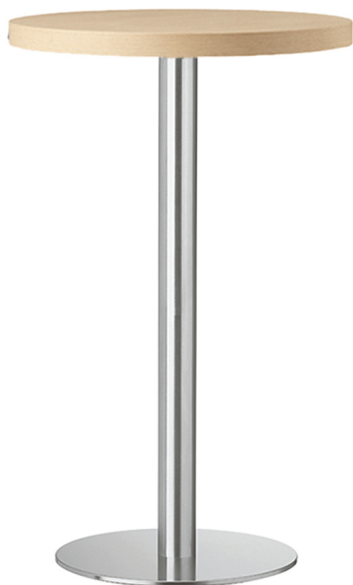

XT 478A

XT COLLECTION:

XT 477, XT 477A, XT 477 F, XT 477 AF, XT 477B, XT 478, XT 478A, XT 478B, XT 479A Q, XT 479 Q, XT 479 T, XT 479A T, XT 479B T, XT 480 Q, XT 480 T, XT 480A T, XT 480A Q, XT 480B T, XT 490 Q, XT 490A Q, XT 490 T, XT 490A T, XT 492, XT 494, XT 494 A, XT 495 Q, XT 495A Q, XT 495 T, XT 495A T, XT 496A Q, XT496 Q, XT 496 T, XT 496A T,

TABLE TOPS:

Ø 80 cm / Ø 90 cm

70x70 cm

High table frame with base cover in glossy or satin stainless steel. Glossy or satin stainless steel, or beech wood column.

WEIGHT

17,4 kg

PACK

0,05 m³

LE WOOD

Beech | Honey stained

Beech | Chesnut stained

Beech | Grey stained

Beech | Dark brown stained

beech | Black stained

Beech | Stained according to sample

AX STAINLESS STEEL