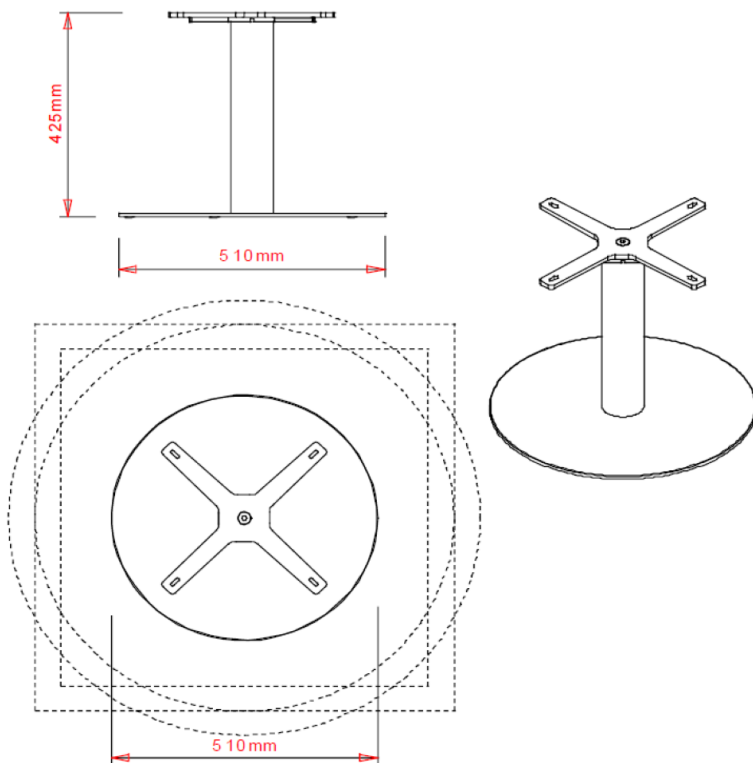

XT 478B

XT COLLECTION:

XT 477, XT 477A, XT 477 F, XT 477 AF, XT 477B, XT 478, XT 478A, XT 478B, XT 479A Q, XT 479 Q, XT 479 T, XT 479A T, XT 479B T, XT 480 Q, XT 480 T, XT 480A T, XT 480A Q, XT 480B T, XT 490 Q, XT 490A Q, XT 490 T, XT 490A T, XT 492, XT 494, XT 494 A, XT 495 Q, XT 495A Q, XT 495 T, XT 495A T, XT 496A Q, XT496 Q, XT 496 T, XT 496A T,

TABLE TOPS:

Ø 80 cm / Ø 90 cm
70x70 cm / 80x80 cm

Low table frame with base cover in glossy or satin stainless steel. Glossy or satin stainless steel column.

WEIGHT

15,1 kg

PACK

0,05 m³

PIECES PER BOX

1

NOTE

Resources

3ds

| dwg

Optional: H 12 mm adjustable feet

FRAMES

AX STAINLESS STEEL