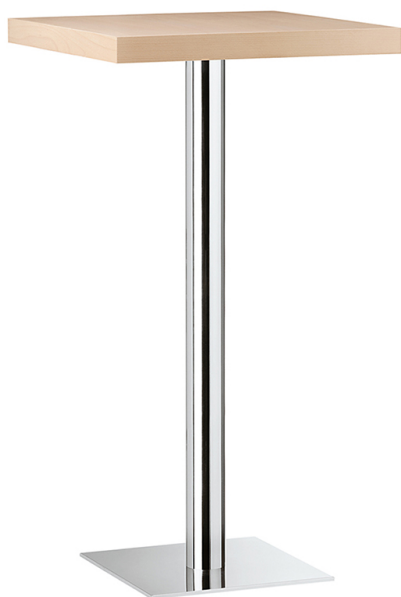

XT 479A T

XT COLLECTION:

XT 477, XT 477A, XT 477 F, XT 477 AF, XT 477B, XT 478, XT 478A, XT 478B, XT 479A Q, XT 479 Q, XT 479 T, XT 479A T, XT 479B T, XT 480 Q, XT 480 T, XT 480A T, XT 480A Q, XT 480B T, XT 490 Q, XT 490A Q, XT 490 T, XT 490A T, XT 492, XT 494, XT 494 A, XT 495 Q, XT 495A Q, XT 495 T, XT 495A T, XT 496A Q, XT496 Q, XT 496 T, XT 496A T,

TABEL TOPS (CM): Ø 60 cm Ø 70 cm
60x60 cm

High table frame with base cover in glossy or satin stainless steel. Glossy or satin stainless steel, or beech wood column.

WEIGHT

14,8 kg

PACK0,06 m³**PIECES PER BOX**

2

NOTE

Resources

3ds

| dwg

Optional: H 12 mm adjustable feet

FRAMES

LE WOOD

Beech | Honey stained

Beech | Chesnut stained

Beech | Grey stained

Beech | Dark brown stained

beech | Black stained

Beech | Stained according to sample

AX STAINLESS STEEL

SAT Satin
☀