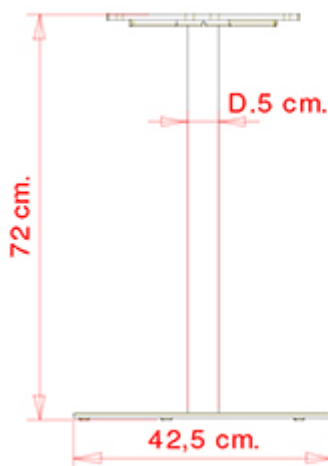

TABLE TOPS: Ø 60 cm Ø 70 cm
60x60 cm

Table frame with base cover in glossy or satin stainless steel, column in glossy or satin stainless steel.

WEIGHT

11,7 kg

PACK

0,05 m³

PIECES PER BOX

2

NOTE

Resources

3ds  | dwg 

Optional: H 12 mm adjustable feet

FRAMES

AX STAINLESS STEEL

SAT Satin

LUC Gloss