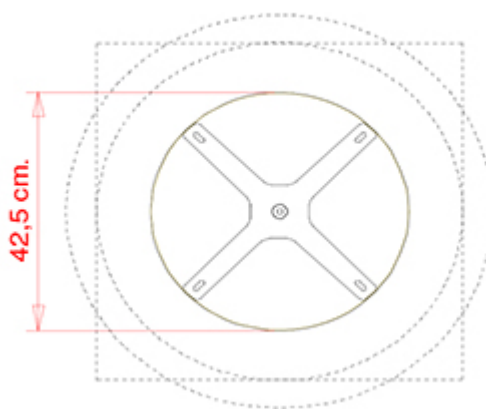

XT 494

XT COLLECTION:

XT 477, XT 477A, XT 477 F, XT 477 AF, XT 477B, XT 478, XT 478A, XT 478B, XT 479A Q, XT 479 Q, XT 479 T, XT 479A T, XT 479B T, XT 480 Q, XT 480 T, XT 480A T, XT 480A Q, XT 480B T, XT 490 Q, XT 490A Q, XT 490 T, XT 490A T, XT 492, XT 494, XT 494 A, XT 495 Q, XT 495A Q, XT 495 T, XT 495A T, XT 496A Q, XT496 Q, XT 496 T, XT 496A T,

TABLE TOPS: Ø 60 cm Ø 70 cm
60x60 cm

Table frame with base cover in glossy or satin stainless steel, column in glossy or satin stainless steel.

WEIGHT

11,7 kg

PACK

0,05 m³

PIECES PER BOX

2

NOTE

Resources

3ds  | dwg 

Optional: H 12 mm adjustable feet

FRAMES

AX STAINLESS STEEL

SAT Satin

LUC Gloss