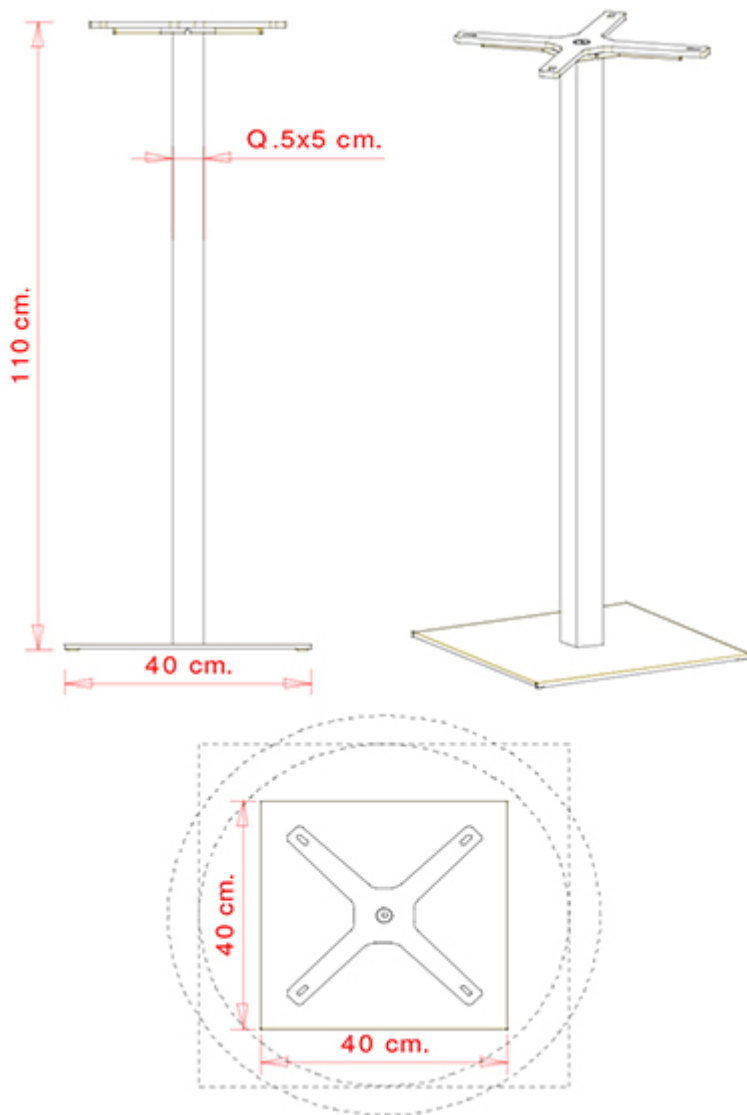

XT 495A Q

XT COLLECTION:

XT 477, XT 477A, XT 477 F, XT 477 AF, XT 477B, XT 478, XT 478A, XT 478B, XT 479A Q, XT 479 Q, XT 479 T, XT 479A T, XT 479B T, XT 480 Q, XT 480 T, XT 480A T, XT 480A Q, XT 480B T, XT 490 Q, XT 490A Q, XT 490 T, XT 490A T, XT 492, XT 494, XT 494 A, XT 495 Q, XT 495A Q, XT 495 T, XT 495A T, XT 496A Q, XT496 Q, XT 496 T, XT 496A T,

TABLE TOPS: Ø 60 cm Ø 70 cm
60x60 cm

Table frame with base cover in glossy or satin stainless steel, column in glossy or satin stainless steel.

WEIGHT

14,1 kg

PACK

0,05 m³

PIECES PER BOX

2

NOTE

Resources

[3ds](#)

| [dwg](#)

Optional: H 12 mm adjustable feet

FRAMES

AX STAINLESS STEEL

SAT Satin