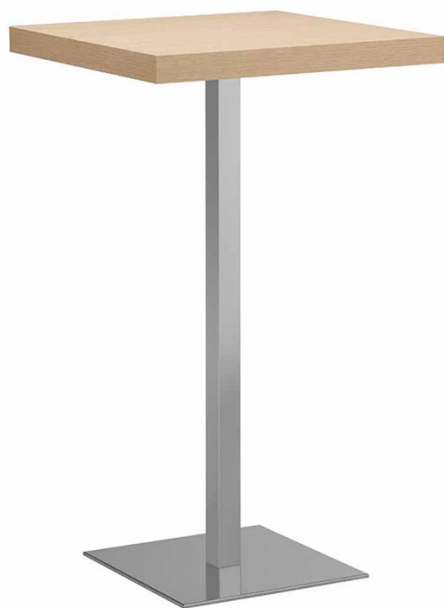

XT 495A Q

XT COLLECTION:

XT 477, XT 477A, XT 477 F, XT 477 AF, XT 477B, XT 478, XT 478A, XT 478B, XT 479A Q, XT 479 Q, XT 479 T, XT 479A T, XT 479B T, XT 480 Q, XT 480 T, XT 480A T, XT 480A Q, XT 480B T, XT 490 Q, XT 490A Q, XT 490 T, XT 490A T, XT 492, XT 494, XT 494 A, XT 495 Q, XT 495A Q, XT 495 T, XT 495A T, XT 496A Q, XT496 Q, XT 496 T, XT 496A T,

TABLE TOPS: Ø 60 cm Ø 70 cm
60x60 cm

Table frame with base cover in glossy or satin stainless steel, column in glossy or satin stainless steel.

WEIGHT

14,1 kg

PACK

0,05 m³

PIECES PER BOX

2

NOTE

Resources

[3ds](#)

| [dwg](#)

Optional: H 12 mm adjustable feet

FRAMES

AX STAINLESS STEEL

SAT Satin