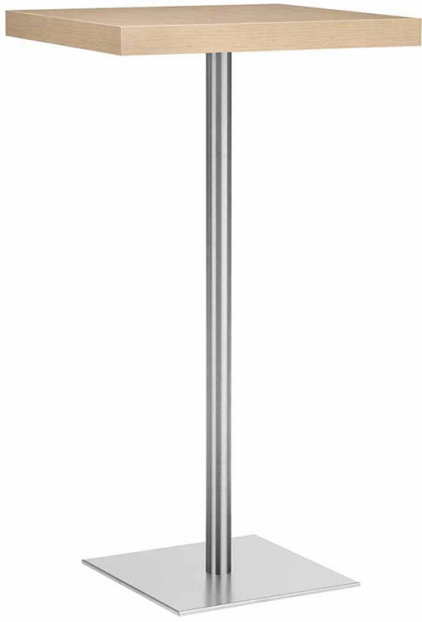

XT 495A T

XT COLLECTION:

XT 477, XT 477A, XT 477 F, XT 477 AF, XT 477B, XT 478, XT 478A, XT 478B, XT 479A Q, XT 479 Q, XT 479 T, XT 479A T, XT 479B T, XT 480 Q, XT 480 T, XT 480A T, XT 480A Q, XT 480B T, XT 490 Q, XT 490A Q, XT 490 T, XT 490A T, XT 492, XT 494, XT 494 A, XT 495 Q, XT 495A Q, XT 495 T, XT 495A T, XT 496A Q, XT496 Q, XT 496 T, XT 496A T,

TABLE TOPS: Ø 60 cm Ø 70 cm
60x60 cm

Table frame with base cover in glossy or satin stainless steel, column in glossy or satin stainless steel.

WEIGHT

14,1 kg

PACK

0,05 m³

PIECES PER BOX

2

NOTE

Resources

[3ds](#)

| [dwg](#)

Optional: H 12 mm adjustable feet

FRAMES

AX STAINLESS STEEL

SAT Satin