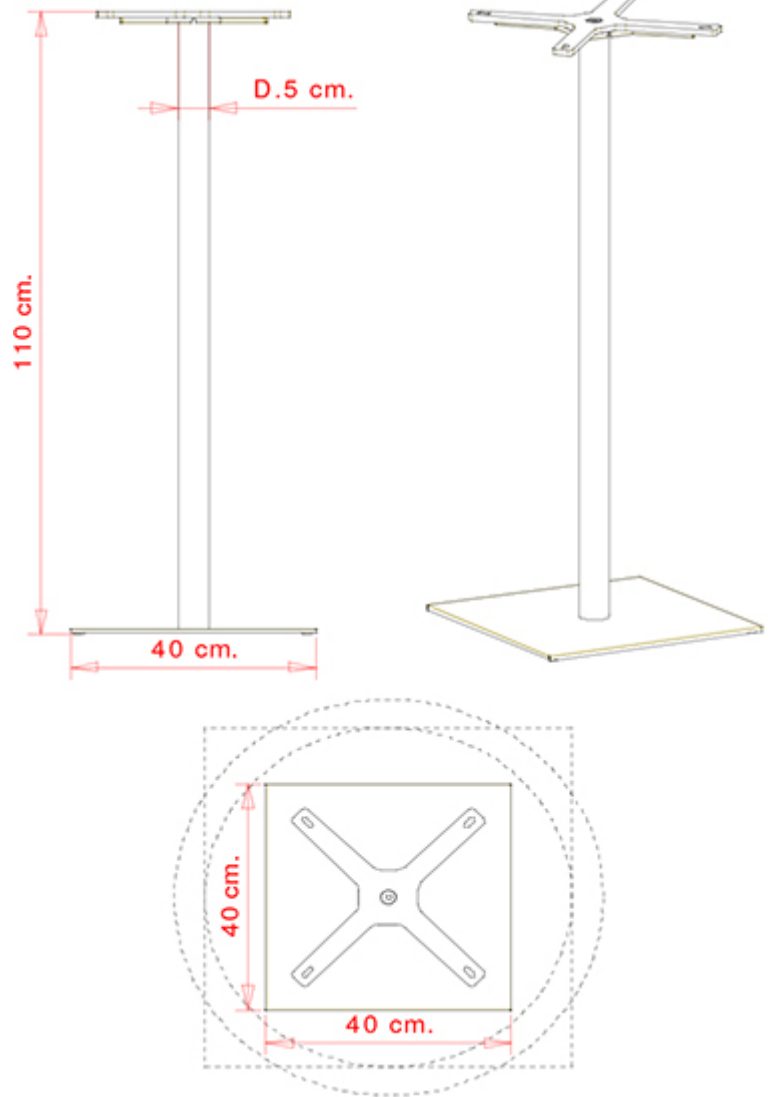

XT 495A T

XT COLLECTION:

XT 477, XT 477A, XT 477 F, XT 477 AF, XT 477B, XT 478, XT 478A, XT 478B, XT 479A Q, XT 479 Q, XT 479 T, XT 479A T, XT 479B T, XT 480 Q, XT 480 T, XT 480A T, XT 480A Q, XT 480B T, XT 490 Q, XT 490A Q, XT 490 T, XT 490A T, XT 492, XT 494, XT 494 A, XT 495 Q, XT 495A Q, XT 495 T, XT 495A T, XT 496A Q, XT496 Q, XT 496 T, XT 496A T,

TABLE TOPS: Ø 60 cm Ø 70 cm
60x60 cm

Table frame with base cover in glossy or satin stainless steel, column in glossy or satin stainless steel.

WEIGHT

14,1 kg

PACK

0,05 m³

PIECES PER BOX

2

NOTE

Resources

[3ds](#)

| [dwg](#)

Optional: H 12 mm adjustable feet

FRAMES

AX STAINLESS STEEL

SAT Satin