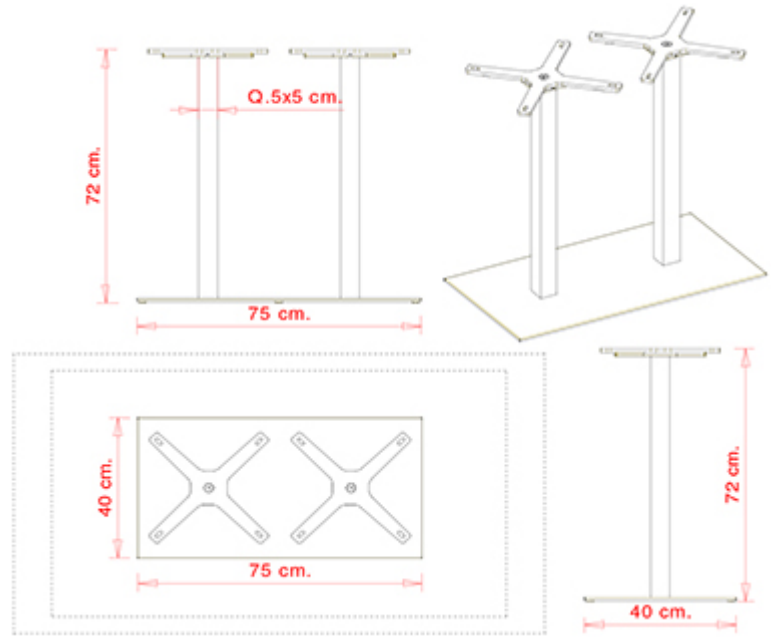

XT496 Q

XT COLLECTION:

XT 477, XT 477A, XT 477 F, XT 477 AF, XT 477B, XT 478, XT 478A, XT 478B, XT 479A Q, XT 479 Q, XT 479 T, XT 479A T, XT 479B T, XT 480 Q, XT 480 T, XT 480A T, XT 480A Q, XT 480B T, XT 490 Q, XT 490A Q, XT 490 T, XT 490A T, XT 492, XT 494, XT 494 A, XT 495 Q, XT 495A Q, XT 495 T, XT 495A T, XT 496A Q, XT496 Q, XT 496 T, XT 496A T,

TABLE TOPS:70x120 70x130 80x120 80x130

Table frame with base cover in glossy or satin stainless steel, column in glossy or satin stainless steel.

WEIGHT

25,7 kg

PACK

0,05 m³

PIECES PER BOX

1

NOTE

Resources

3ds

| dwg

Optional: H 12 mm adjustable feet

FRAMES

AX STAINLESS STEEL

SAT Satin