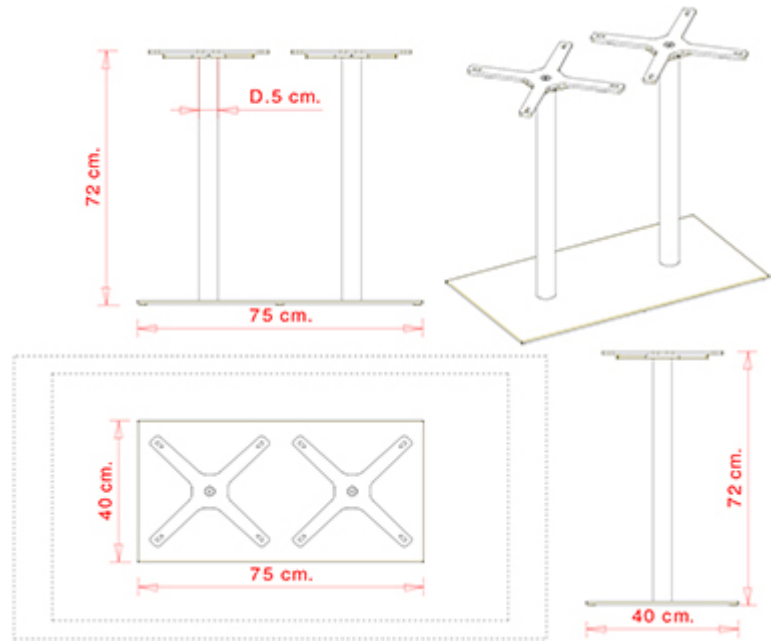

XT 496 T

XT COLLECTION:

XT 477, XT 477A, XT 477 F, XT 477 AF, XT 477B, XT 478, XT 478A, XT 478B, XT 479A Q, XT 479 Q, XT 479 T, XT 479A T, XT 479B T, XT 480 Q, XT 480 T, XT 480A T, XT 480A Q, XT 480B T, XT 490 Q, XT 490A Q, XT 490 T, XT 490A T, XT 492, XT 494, XT 494 A, XT 495 Q, XT 495A Q, XT 495 T, XT 495A T, XT 496A Q, XT496 Q, XT 496 T, XT 496A T,

TABLE TOPS:70x120 70x130 80x120 80x130

Table frame with base cover in glossy or satin stainless steel, column in glossy or satin stainless steel.

WEIGHT

25,7 kg

PACK

0,05 m³

PIECES PER BOX

1

NOTE

Resources

3ds

| dwg

Optional: H 12 mm adjustable feet

FRAMES

AX STAINLESS STEEL

SAT Satin