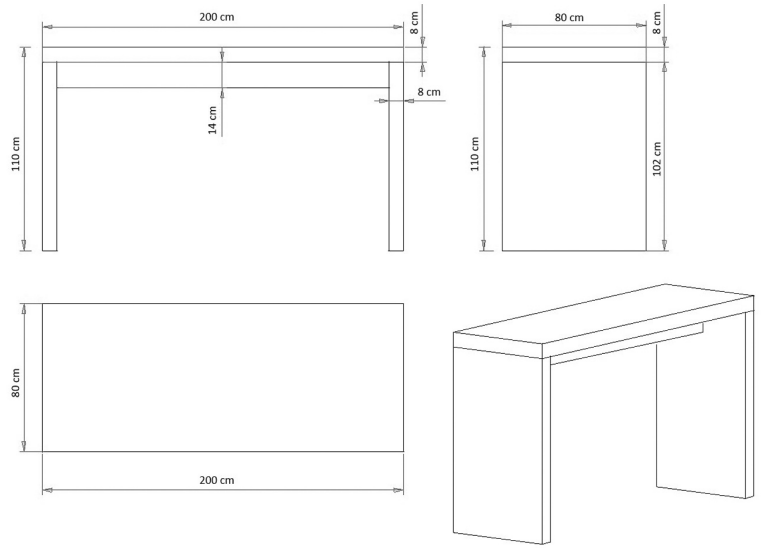

Deck 503A

DECK COLLECTION:

Deck 501A, Deck 501B, Deck 501C, Deck 502A, Deck 502B, Deck 502C, Deck 503A, Deck 503B, Deck 503C,

Table in honeycomb board, with laminated surface. Version 80 cm depth.

WEIGHT

70 Kg

PACK

0,15 m³+ 0,15 m³+ 0,31
m³+ 0,08 m³

PIECES PER BOX

1

NOTE

Resources

[3ds](#)

| [dwg](#)