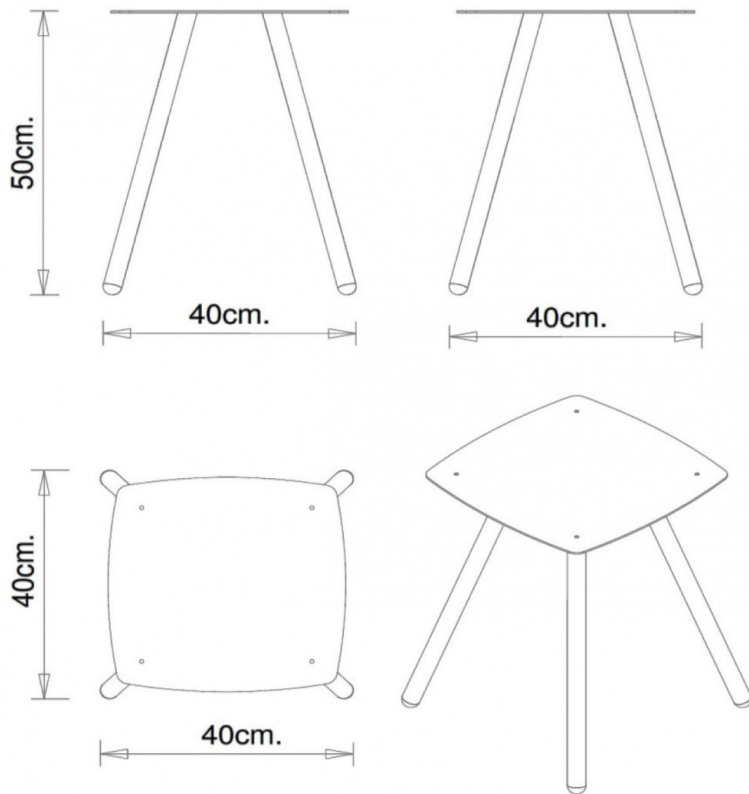

### TABLE TOPS:

Ø 60 cm  
60 x 60 cm

Coffee table with 4 steel legs. Height 50 cm.

#### WEIGHT

5,2 Kg