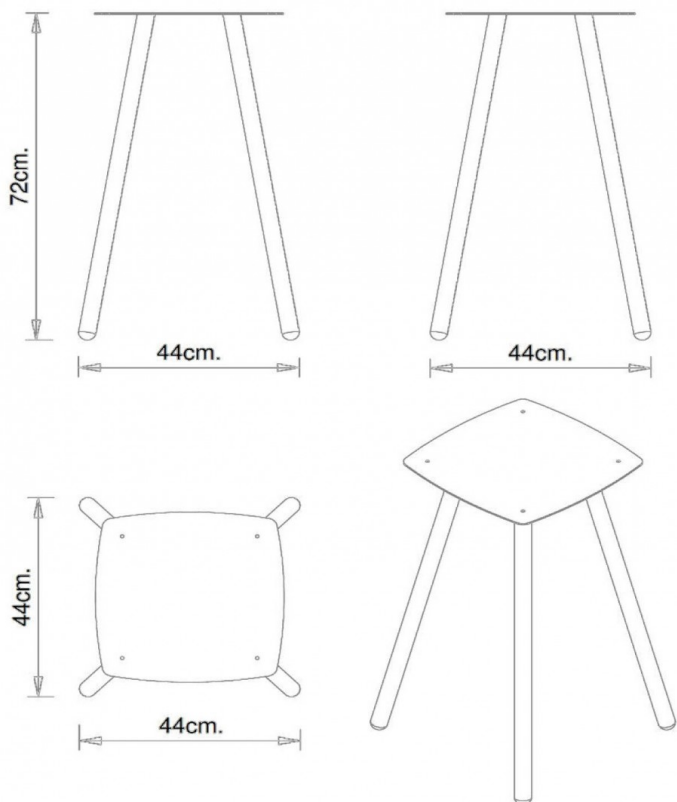

Jet 525Q

JET COLLECTION:

Jet 521T, Jet 521Q, Jet 522Q, Jet 522T, Jet523Q, Jet 524Q, Jet 525Q, Jet 526Q, Jet 527, Jet 528,

TABEL TOPS (CM):

Ø 60 cm / Ø 70 cm
60x60 cm / 70x70 cm

Coffee table with 4 steel legs. Height 72 cm.

WEIGHT

6,6 Kg

PACK

0,22 m³

PIECES PER BOX

2

FRAMES

AC STEEL