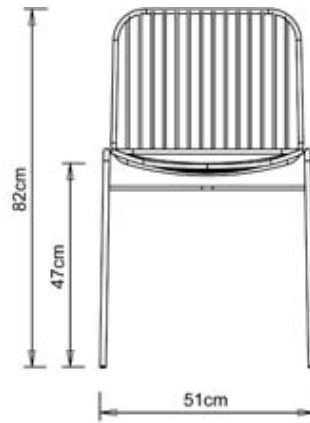

## Shade 625

SHADE COLLECTION:  
Shade 625, Shade 626, Shade 624B,  
Shade 624,

Chair with 4 legs steel frame. Seat and back in steel frame.

**STACKABLE**

8

**WEIGHT**

6,3 Kg

**PACK**

0,37 m<sup>3</sup>

**PIECES PER BOX**

4