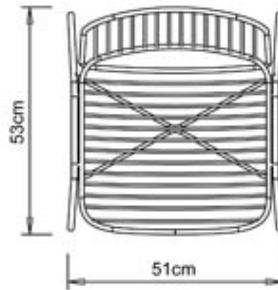

## Shade 625

SHADE COLLECTION:  
Shade 625, Shade 626, Shade 624B,  
Shade 624,

Chair with 4 legs steel frame. Seat and back in steel frame.

**STACKABLE**

8

**WEIGHT**

6,3 Kg

**PACK**

0,37 m<sup>3</sup>

**PIECES PER BOX**

4