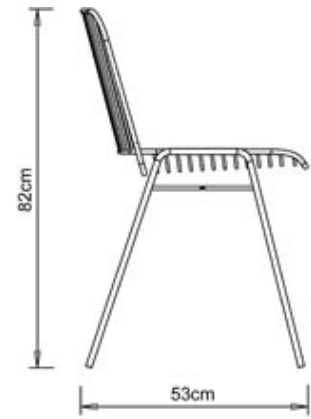

## Shade 625

SHADE COLLECTION:  
Shade 625, Shade 626, Shade 624B,  
Shade 624,

Chair with 4 legs steel frame. Seat and back in steel frame.

**STACKABLE**

8

**WEIGHT**

6,3 Kg

**PACK**