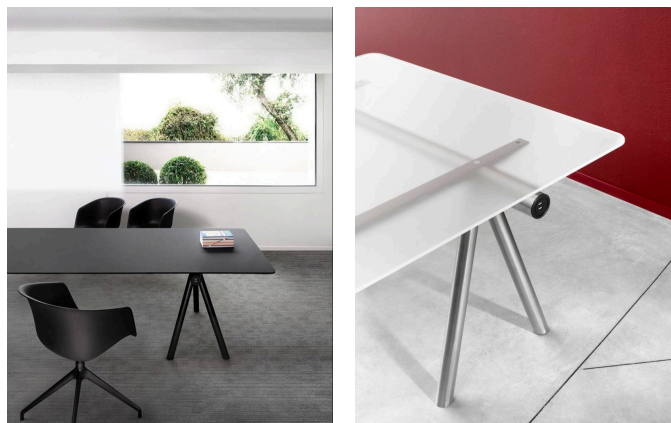

et al.

seats for living

Harvey: the style statement for your project

Essential lines, fine materials and attention to detail.

The **Harvey** collection, designed by **Francesco Faccin**, is the perfect balance between **aesthetics** and **functionality**. Perfect for modern environments, ideal for **offices** and **professional spaces** that wish to stand out.

Available in **different finishes** and **sizes**, each Harvey table tells the Et al. philosophy: design that inspires and transforms.

Discover all the customisation possibilities of the Harvey collection.