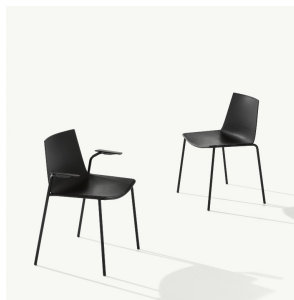

New Salone18

Cuba

Design
Marc Sadler