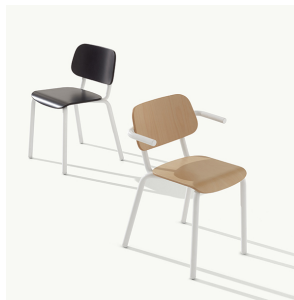

New Salone18

Hull

Design
Harri Koskinen