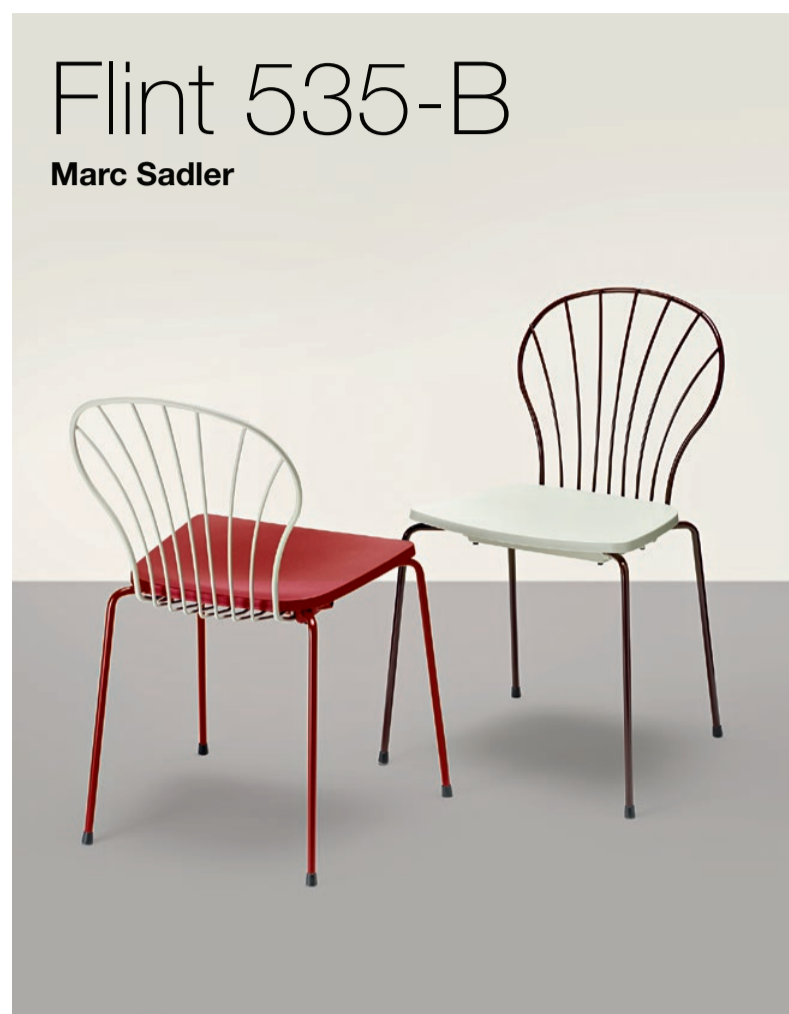

# NEW PRODUCTS @HOST 2015

New steel sled frame.  
*Nuovo telaio a slitta in acciaio.*

Flint is now available also  
in chair version.  
*Flint ora anche in versione sedia.*

New upholstered shell for Uni-ka  
collection.  
*Nuova scocca imbottita per  
la collezione Uni-ka.*

New frame with 4 round wooden legs.  
*Nuovo telaio 4 gambe tonde in legno.*

**MEET METALMOBIL  
@ HOST 2015**

**23-27 OCTOBER, MILAN, ITALY  
PAD.10 STAND F85 G86**