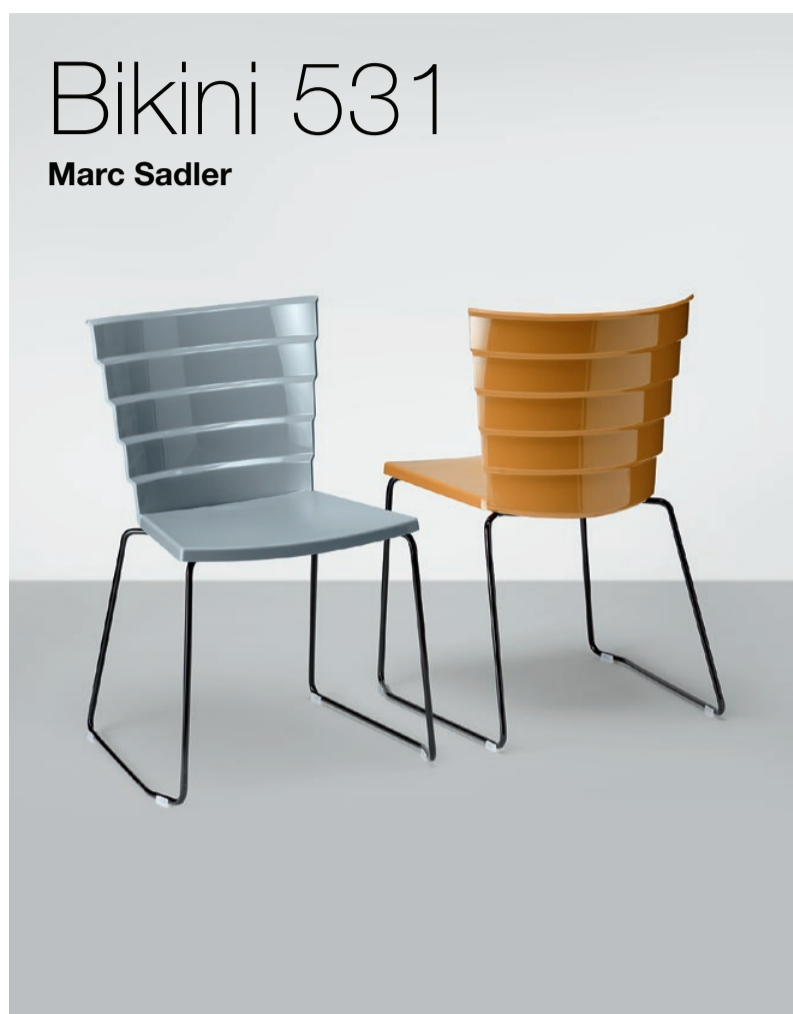

# NEW PRODUCTS @HOST 2015

New steel sled frame.  
*Nuovo telaio a slitta in acciaio.*

Flint is now available also  
in chair version.  
*Flint ora anche in versione sedia.*

New upholstered shell for Uni-ka  
collection.  
*Nuova scocca imbottita per  
la collezione Uni-ka.*

New frame with 4 round wooden legs.  
*Nuovo telaio 4 gambe tonde in legno.*

**MEET METALMOBIL  
@ HOST 2015**

**23-27 OCTOBER, MILAN, ITALY  
PAD.10 STAND F85 G86**